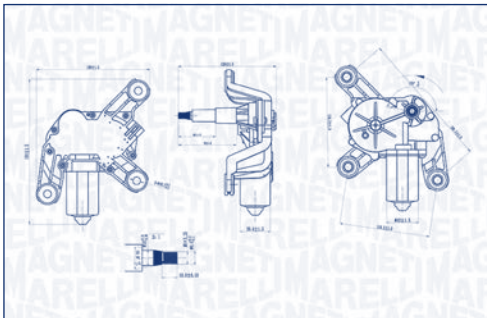

TGL707HM - 064070700010

OPEL

ASTRA H

01/04 → 10/14 12