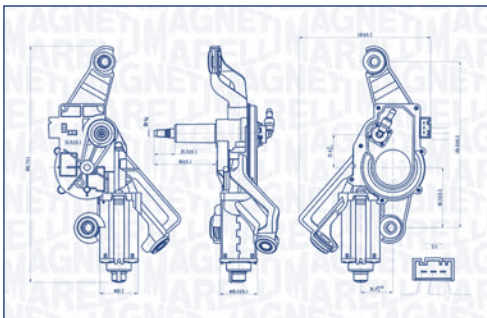

TGL721AM - 064072100010

BMW

1 (E81)

09/06 → 09/12

12

1 (E87)

06/04 → 06/11

12