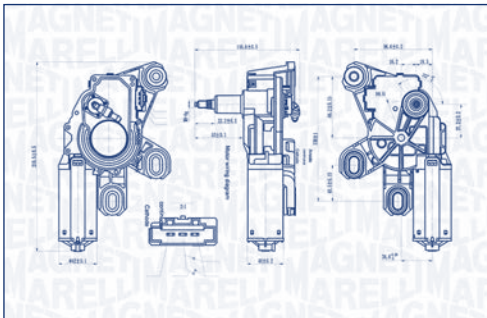

TGL718UM - 064071800010

MERCEDES-BENZ

VIANO (W639)

09/03 →

12