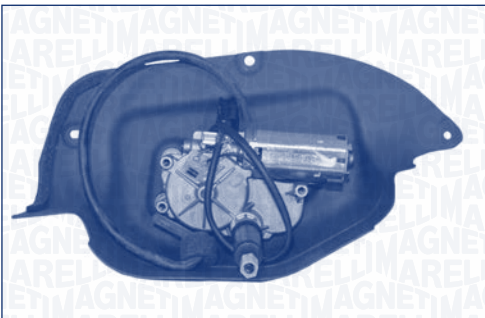

FORD

TOURNEO CONNECT	06/02 → 12/13	12	OE; 2 Back;
TRANSIT CONNECT	06/02 → 12/13	12	OE; 2 Back;

**TGL420H - 064342008010**

FORD

TOURNEO CONNECT	06/02 → 12/13	12	OE; 1 Back
TRANSIT CONNECT	06/02 → 12/13	12	OE; 1 Back