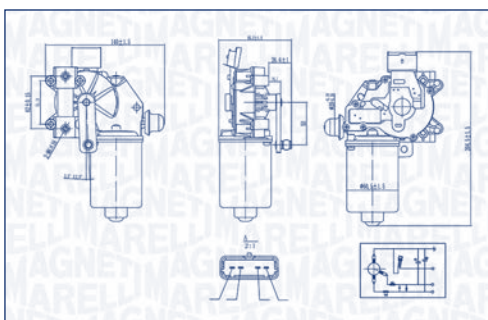

TGE774MM - 064377400010

RENAULT

LAGUNA III	10/07 → 12/15	-	12