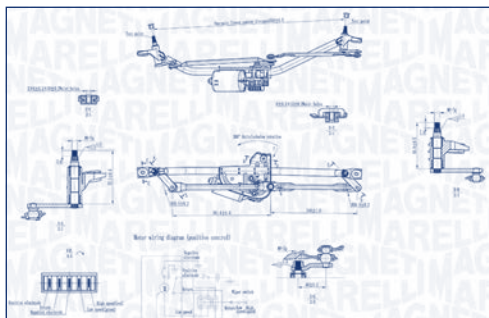

VOLKSWAGEN

PASSAT B5 (3B2) / Variant (3B5)	08/96 → 11/00	LD	12

PASSAT B5.5 (3B3) / Variant (3B6)	11/00 → 05/05	LD	12