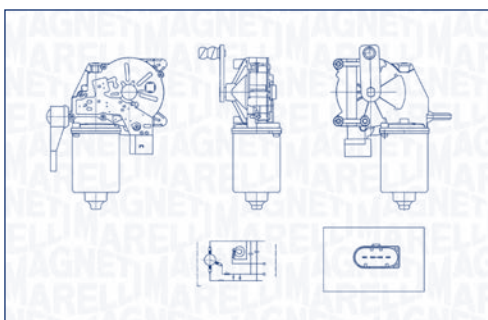

TGE721AM – 064372100010

MERCEDES-BENZ

SPRINTER 2-t (B901, B902)

01/95 → 05/06 LD 12

SPRINTER 3,5-t/4-t/4,6-t /5-t
(B906)

06/06 → LD 12

VOLKSWAGEN

CRAFTER

04/06 → 12/16 LD 12