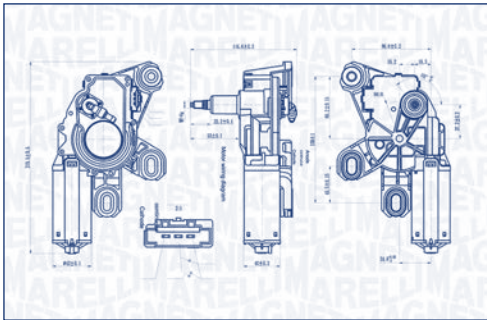

**MAGNETI
MARELLI**

PARTS & SERVICES

V

TGL717SM - 064071700010

MERCEDES-BENZ

VIANO (W639)

09/03 →

12