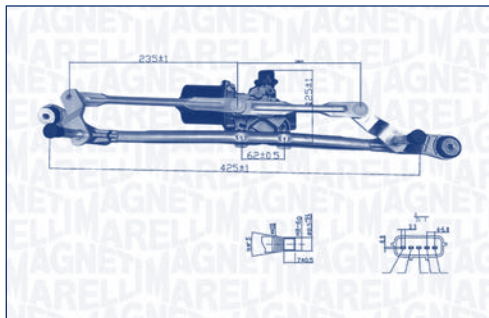

TGE761UM - 064376100010

RENAULT

MEGANE IV 11/15 → - 12 06/16 → 09/18