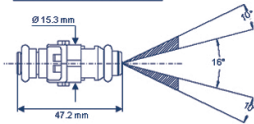

IWP006 – 214310000610

INIETTORE / FUEL INJECTOR

IWP006 Pico Fuel Injector - Top feed

4 hole – Twin spray

Fluid	N-Heptane
Pressure	3 bar
R	14.5 Ω
V	14 Vdc
F	100 Hz
Pw	2.5 ms
Static Flow	2.58 g/s

PIN	Description
1	GND
2	8 + 16 Vds

CITROËN

SAXO (S0, S1)

1.6 VTS	Petrol	87	06/96 → 09/03

FIAT

BRAVA (182_)

1.8 GT 16V (182.BC)	Petrol	83	10/95 → 08/01

BRAVO I (182_)

1.8 GT (182.AC)	Petrol	83	10/95 → 10/01

PUNTO (188_)

1.8 130 HGT (188.738, .718)	Petrol	96	09/99 → 03/12

STILO (192_)

1.8 16V (192AXC1A, 192BXC1A)	Petrol	98	10/01 → 04/07

PEUGEOT

106 II (1A_, 1C_)

1.6 S16	Petrol	87	05/96 → 07/04