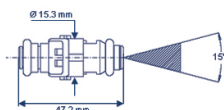

IWP023 – 214310002310

INIETTORE / FUEL INJECTOR

IWP023 Pico Fuel Injector - Top feed

Single hole – Cone spray

Fluid	N-Heptane
Pressure	3 bar
R	14.5 Ω
V	14 Vdc
F	100 Hz
Pw	2.5 ms
Static Flow	1.8 g/s

PIN	Description
1	GND
2	8 + 16 Vdc

kW

TYPE / *i*

FIAT

PUNTO (176_)

75 1.2	Petrol	54	02/98 → 09/98

PUNTO (188_)

1.2 60 (188.030, .050, .130, .150, .230, .250)	Petrol	44	09/99 → 12/10	Euro2

SEAT

CORDOBA (6K1, 6K2)

1.6 i	Petrol	55	02/93 → 10/02

CORDOBA (6K2)

1.6	Petrol	55	06/99 → 10/02

CORDOBA Vario (6K5)

1.6 i	Petrol	55	09/96 → 12/02

IBIZA II (6K1)

1.6 i	Petrol	55	03/93 → 02/02

1.6 i	Petrol	74	04/96 → 02/02

SKODA

105,120 (744)

1.2 120 L	Petrol	38	10/83 → 12/90

FELICIA I (6U1)

1.6 LX	Petrol	55	08/95 → 03/98

OCTAVIA I (1U2)

1.4	Petrol	44	04/99 → 03/01

1.6	Petrol	74	02/97 → 12/07

VOLKSWAGEN

CADDY II Furgonato (9K9A)

75 1.6	Petrol	55	11/95 → 09/00

CADDY II Station wagon (9K9B)

1.6	Petrol	55	06/97 → 09/00

GOLF III (1H1)

1.6	Petrol	55	09/92 → 08/97

GOLF III Variant (1H5)

1.6	Petrol	74	07/94 → 04/99

POLO (6N1)

75 1.6	Petrol	55	10/94 → 10/99

IWP023 – 214310002310

INIETTORE / FUEL INJECTOR

kW

TYPE / *i*

VOLKSWAGEN

VENTO (1H2)

1.6	Petrol	55	09/92 → 09/98